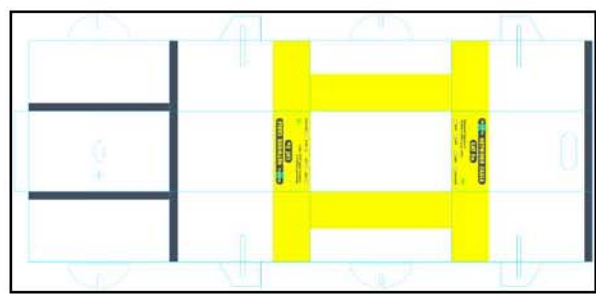

6

5

4

3

2

1

LTR	REV.	DESCRIPTION	DATE
	A	FIRST ISSUE	2010.12.02

ITEM No.	LENGTH	PVC COLOR	PACKING
102225	100000 ± 200MM	GREY 687#	BOX

SPECIFICATIONS:

1. CONDUCTOR:

1.1 CONDUCTORS: 24AWG 7*0.19± 0.015mm

1.2 CONDUCTOR INSULATION COLOR CODING: ONE WHITE/ORANGE, ONE ORANGE, ONE WHITE/GREEN, ONE GREEN, ONE BLUE, ONE WHITE/BLUE, ONE WHITE/BROWN, ONE BROWN.

2. CABLE JACKET

2.1 PRINTING ON THE JACKET: Maxxtro NETWORK CABLE UTP CAT.5E 24AWG ISO/IEC 11801 *****M

3. CABLE ASSEMBLY

3.1 SEE SECTION A-A FOR DIMENSIONS

3.2 CABLE TIE: Assorted upon request

3.3 WIRING T568B COLOR

4. CABLE JACKET COLOR: GY EY 687#

5. LENGTH: L± 3%mm

				Maxxtro®				
REMARK NO	CHK. NO	SIGNATURE	DATE			SIGN	REV.	SCALE
							A	
DRAWN BY: Morgan						UTP CAT5e CABLE 24AWG		
CHECKED BY: 梁巧								
AUDITED BY: 廖榮友				APPROVED BY: 祁玉琴				
CRAFT				DATE: 2011.1.6		PAGE OF		