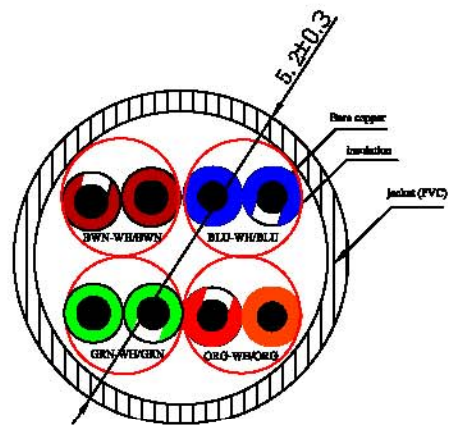

6

5

4

3

2

1

LTR	REV.	DESCRIPTION	DATE
	A	FIRST ISSUE	2010.12.02

ITEM No.	LENGTH	PVC COLOR	PACKING
102225	100000 ± 200MM	GREY 687#	BOX

SPECIFICATIONS:

1. CONDUCTOR:

1.1 CONDUCTORS: 24AWG 7*0.19± 0.015mm

1.2 CONDUCTOR INSULATION COLOR CODING: ONE WHITE/ORANGE, ONE ORANGE, ONE WHITE/GREEN, ONE GREEN, ONE BLUE, ONE WHITE/BLUE, ONE WHITE/BROWN, ONE BROWN.

2. CABLE JACKET

2.1 PRINTING ON THE JACKET: Maxxtro NETWORK CABLE UTP CAT.5E 24AWG ISO/IEC 11801 *****M

3. CABLE ASSEMBLY

3.1 SEE SECTION A-A FOR DIMENSIONS

3.2 CABLE TIE: Assorted upon request

3.3 WIRING T568B COLOR

4. CABLE JACKET COLOR: GY EY 687#

5. LENGTH: L± 3%mm

				Maxxtro®				
REMARK NO	CHK. NO	SIGNATURE	DATE			SIGN	REV.	SCALE
							A	
DRAWN BY: Morgan						UTP CAT5e CABLE 24AWG		
CHECKED BY: 梁巧								
AUDITED BY: 廖榮友				APPROVED BY: 祁玉琴				
CRAFT				DATE: 2011.1.6		PAGE OF		